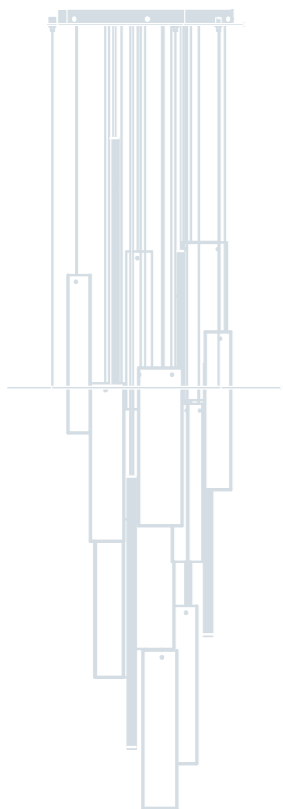

Art. 7700/S250

Ø cm 61 / H cm 150-250
Ø 24.01 in / H 59.05-98.42 in

 3 x Spot LED - 18 Watt - 230 V
2610 lumen - 2700°K

 5 x LED - 5 Watt - 230 V
595 lumen - 2700°K

FUMÈ / SMOKED
BRUNITO SPAZZOLATO / BURNISHED BRASS

Art. 7700/S110

Ø cm 44 / H cm 60-110
 Ø 17.32 in / H 23.60-43.30 in

3 x Spot LED - 18 Watt - 230 V
 2610 lumen - 2700°K

4 x LED - 4 Watt - 230 V
 476 lumen - 2700°K

* Altri dettagli a pag. 114 / More details on page 114

Art. 7700/S180

Ø cm 55 / H cm 120-180
 Ø 21.65 in / H 47.25-70.86 in

 3 x Spot LED - 18 Watt - 230 V
 2610 lumen - 2700°K

 4 x LED - 4 Watt - 230 V
 476 lumen - 2700°K

* Altri dettagli a pag. 114 / More details on page 114

Art. 7700/S80

Ø cm 55 / H cm 60-80
Ø 21.65 in / H 23.60-31.49 in

 3 x Spot LED - 18 Watt - 230 V
2610 lumen - 2700°K

 4 x LED - 4 Watt - 230 V
476 lumen - 2700°K

TRASPARENTE / CLEAR
CHAMPAGNE / CHAMPAGNE